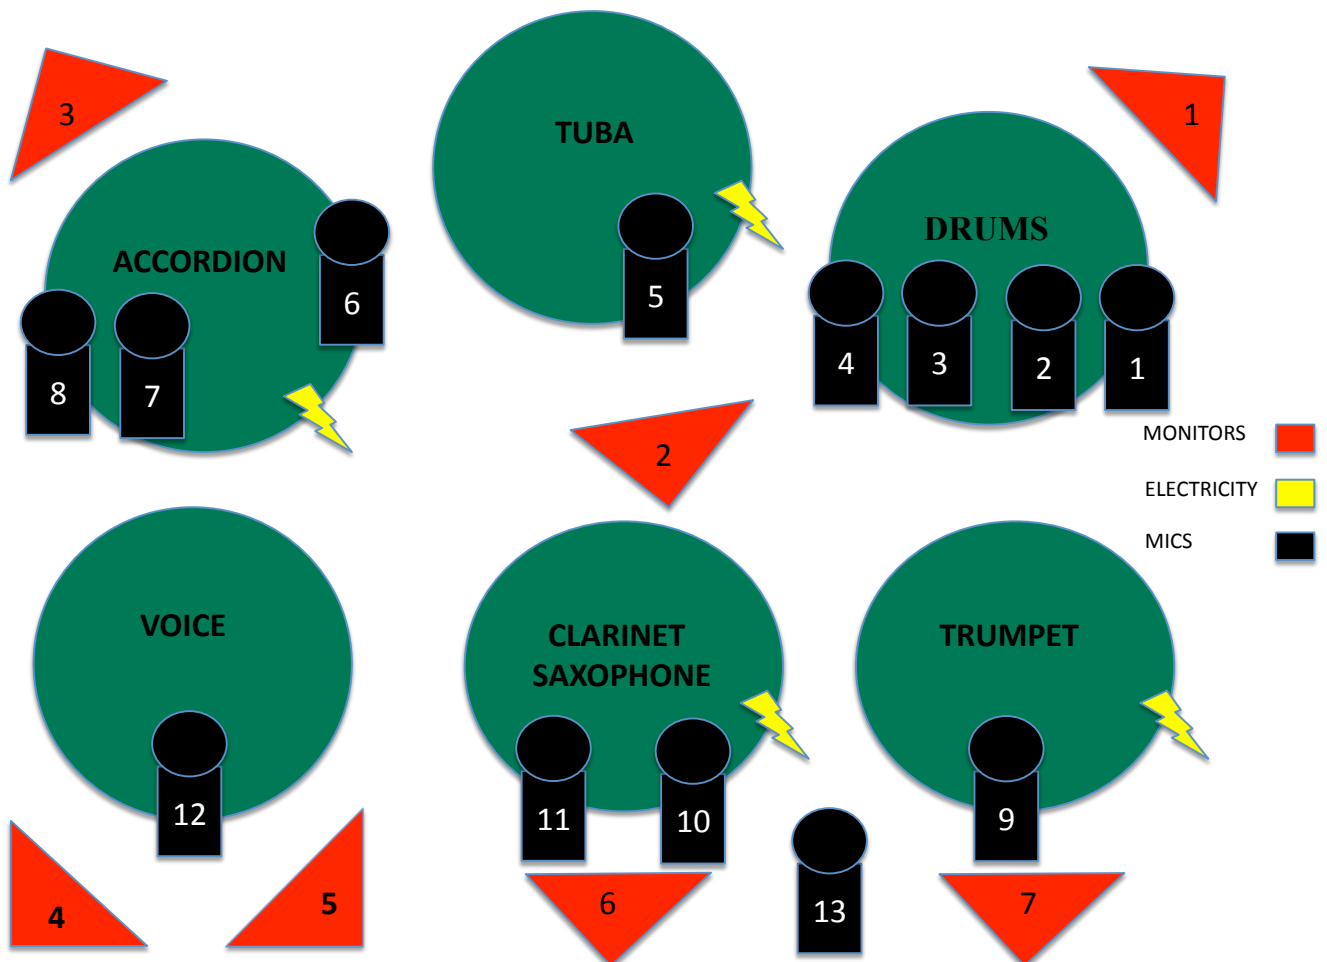

TECHNICAL INFO SHEET

GEFILTE SWING

CONTACT

Alexandre Litwak

Mobile : +33 6 17 11 94 38

E-mail : gefilte.swing@yahoo.fr

Website : www.gefilte-swing.fr/en

STAGE SETUP

LIGNES	ELEMENTS	MIC
1	KICK	BETA52
2	SNARE	SM 57
3	FLOOR TOM	MD421
4	RIDE	AKG 535
5	TUBA	RE20
6	ACCORDION G	FURNISHED
7	ACCORDION D1	KM 184
8	ACCORDION D2	KM 184
9	TRUMPET	FURNISHED
10	CLARINET	FURNISHED
11	SAXOPHONE	MD421
12	LEAD SINGER	FURNISHED
13	BACKUP SINGERS	SM 58